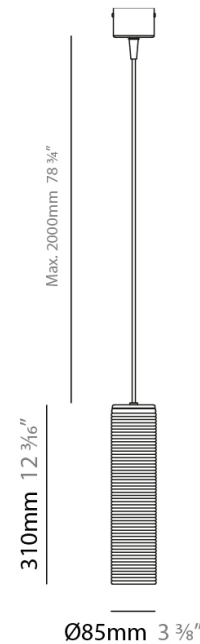

CLIO SUSPENSION

D81549-BLK-AMB

GENERAL

Series: Ladies
Subseries: Clio
Brand: Panzeri
Division: Design
Mounting Type: Suspension
Mounting Location: Ceiling
Subcategory: Pendant

PHYSICAL

Shape: Cylinder
Diameter (mm): 85
Diameter (in): 3 ³/₈
Height (mm): 310
Height (in): 12 ³/₁₆
Max. Overall Height (mm): 2310
Max. Overall Height (in): 90 ¹⁵/₁₆
Light Distribution: Direct
Weight (kg): 1.20
Weight (lbs): 2.64
Diffuser: Amber Blown Glass
Holder Finish: Black
Fixture Material: Glass / Aluminum
Cable Details: 2200mm / 86 5/8" Cable

ELECTRICAL

Number of Lamps: 1
Lamp Type: LED Retrofit
Lamp Shape: A19
Bulb Included: Bulb Not Included
Max. Wattage Per Lamp (W): 7
Lamp Base: E26
Input Voltage (V): 120

LED

OPTICAL

RATINGS AND CERTIFICATIONS

Certified By: CSA Certified to UL and CSA Standards
IP rating: IP20