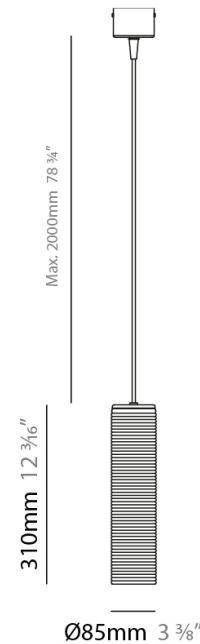

CLIO SUSPENSION

D81549-BLK-STE

GENERAL

Series: Ladies
Subseries: Clio
Brand: Panzeri
Division: Design
Mounting Type: Suspension
Mounting Location: Ceiling
Subcategory: Pendant

PHYSICAL

Shape: Cylinder
Diameter (mm): 85
Diameter (in): 3 ³/₈
Height (mm): 310
Height (in): 12 ³/₁₆
Max. Overall Height (mm): 2310
Max. Overall Height (in): 90 ¹⁵/₁₆
Light Distribution: Direct
Weight (kg): 1.20
Weight (lbs): 2.64
Diffuser: Steel Blown Glass
Holder Finish: Black
Fixture Material: Glass / Aluminum
Cable Details: 2200mm / 86 5/8" Cable

ELECTRICAL

Number of Lamps: 1
Lamp Type: LED Retrofit
Lamp Shape: A19
Bulb Included: Bulb Not Included
Max. Wattage Per Lamp (W): 7
Lamp Base: E26
Input Voltage (V): 120

LED

OPTICAL

RATINGS AND CERTIFICATIONS

Certified By: CSA Certified to UL and CSA Standards
IP rating: IP20