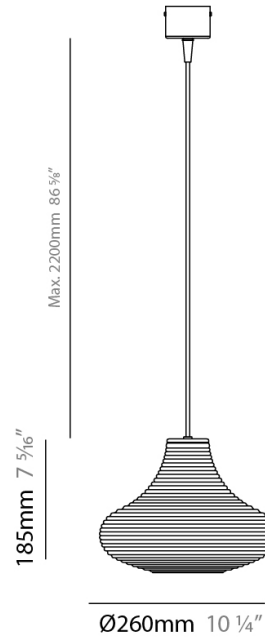

EMMA SUSPENSION

D81539-BLK-AMB

GENERAL

Series: Ladies
Subseries: Emma
Brand: Panzeri
Division: Design
Mounting Type: Suspension
Mounting Location: Ceiling
Subcategory: Pendant

PHYSICAL

Shape: Abstract
Diameter (mm): 260
Diameter (in): 10 ¼
Height (mm): 185
Height (in): 7 ⅝
Max. Overall Height (mm): 2385
Max. Overall Height (in): 93 ⅞
Light Distribution: Direct
Weight (kg): 1.45
Weight (lbs): 3.19
Diffuser: Amber Blown Glass
Holder Finish: Black
Fixture Material: Glass / Aluminum
Cable Details: 2200mm / 86 5/8" Cable

ELECTRICAL

Number of Lamps: 1
Lamp Type: LED Retrofit
Lamp Shape: A19
Bulb Included: Bulb Not Included
Max. Wattage Per Lamp (W): 7
Lamp Base: E26
Input Voltage (V): 120

LED

OPTICAL

RATINGS AND CERTIFICATIONS

Certified By: CSA Certified to UL and CSA Standards
IP rating: IP20